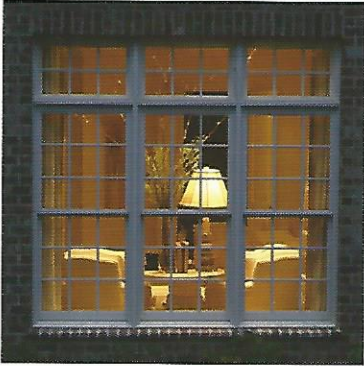

Weather Shield Signature Series®

ALUMINUM CLAD WOOD
WINDOWS & DOORS

DOUBLE-HUNG WINDOWS

Equal Sash

Oriel Style

Cottage Style